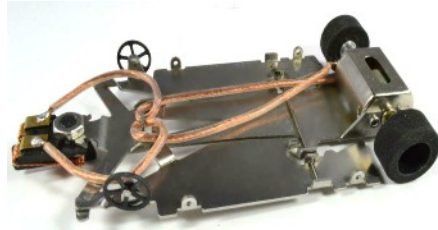

A Whole new Dimension For DIRECT DRIVE RACING ! Club and Home-Set Racing from JK Products

JK Products have established a reputation for great design in Stainless steel chassis with their X range of 1/24 and 1/32 chassis and now after more than 18 month's of research and development comes the 1/32nd Scale Direct drive Range! Yes! You heard it! Direct Drive! No pinion, no Spur Gear, just direct drive of the rear wheel via the motor shaft. This patent pending design has been made possible by a rather smart chassis design and a newly developed motor specifically for this application.

JK32DD

JK32DDW

JKDD12

JKDD21

JKDD22

JKDD23

JKDD24

JKDD25