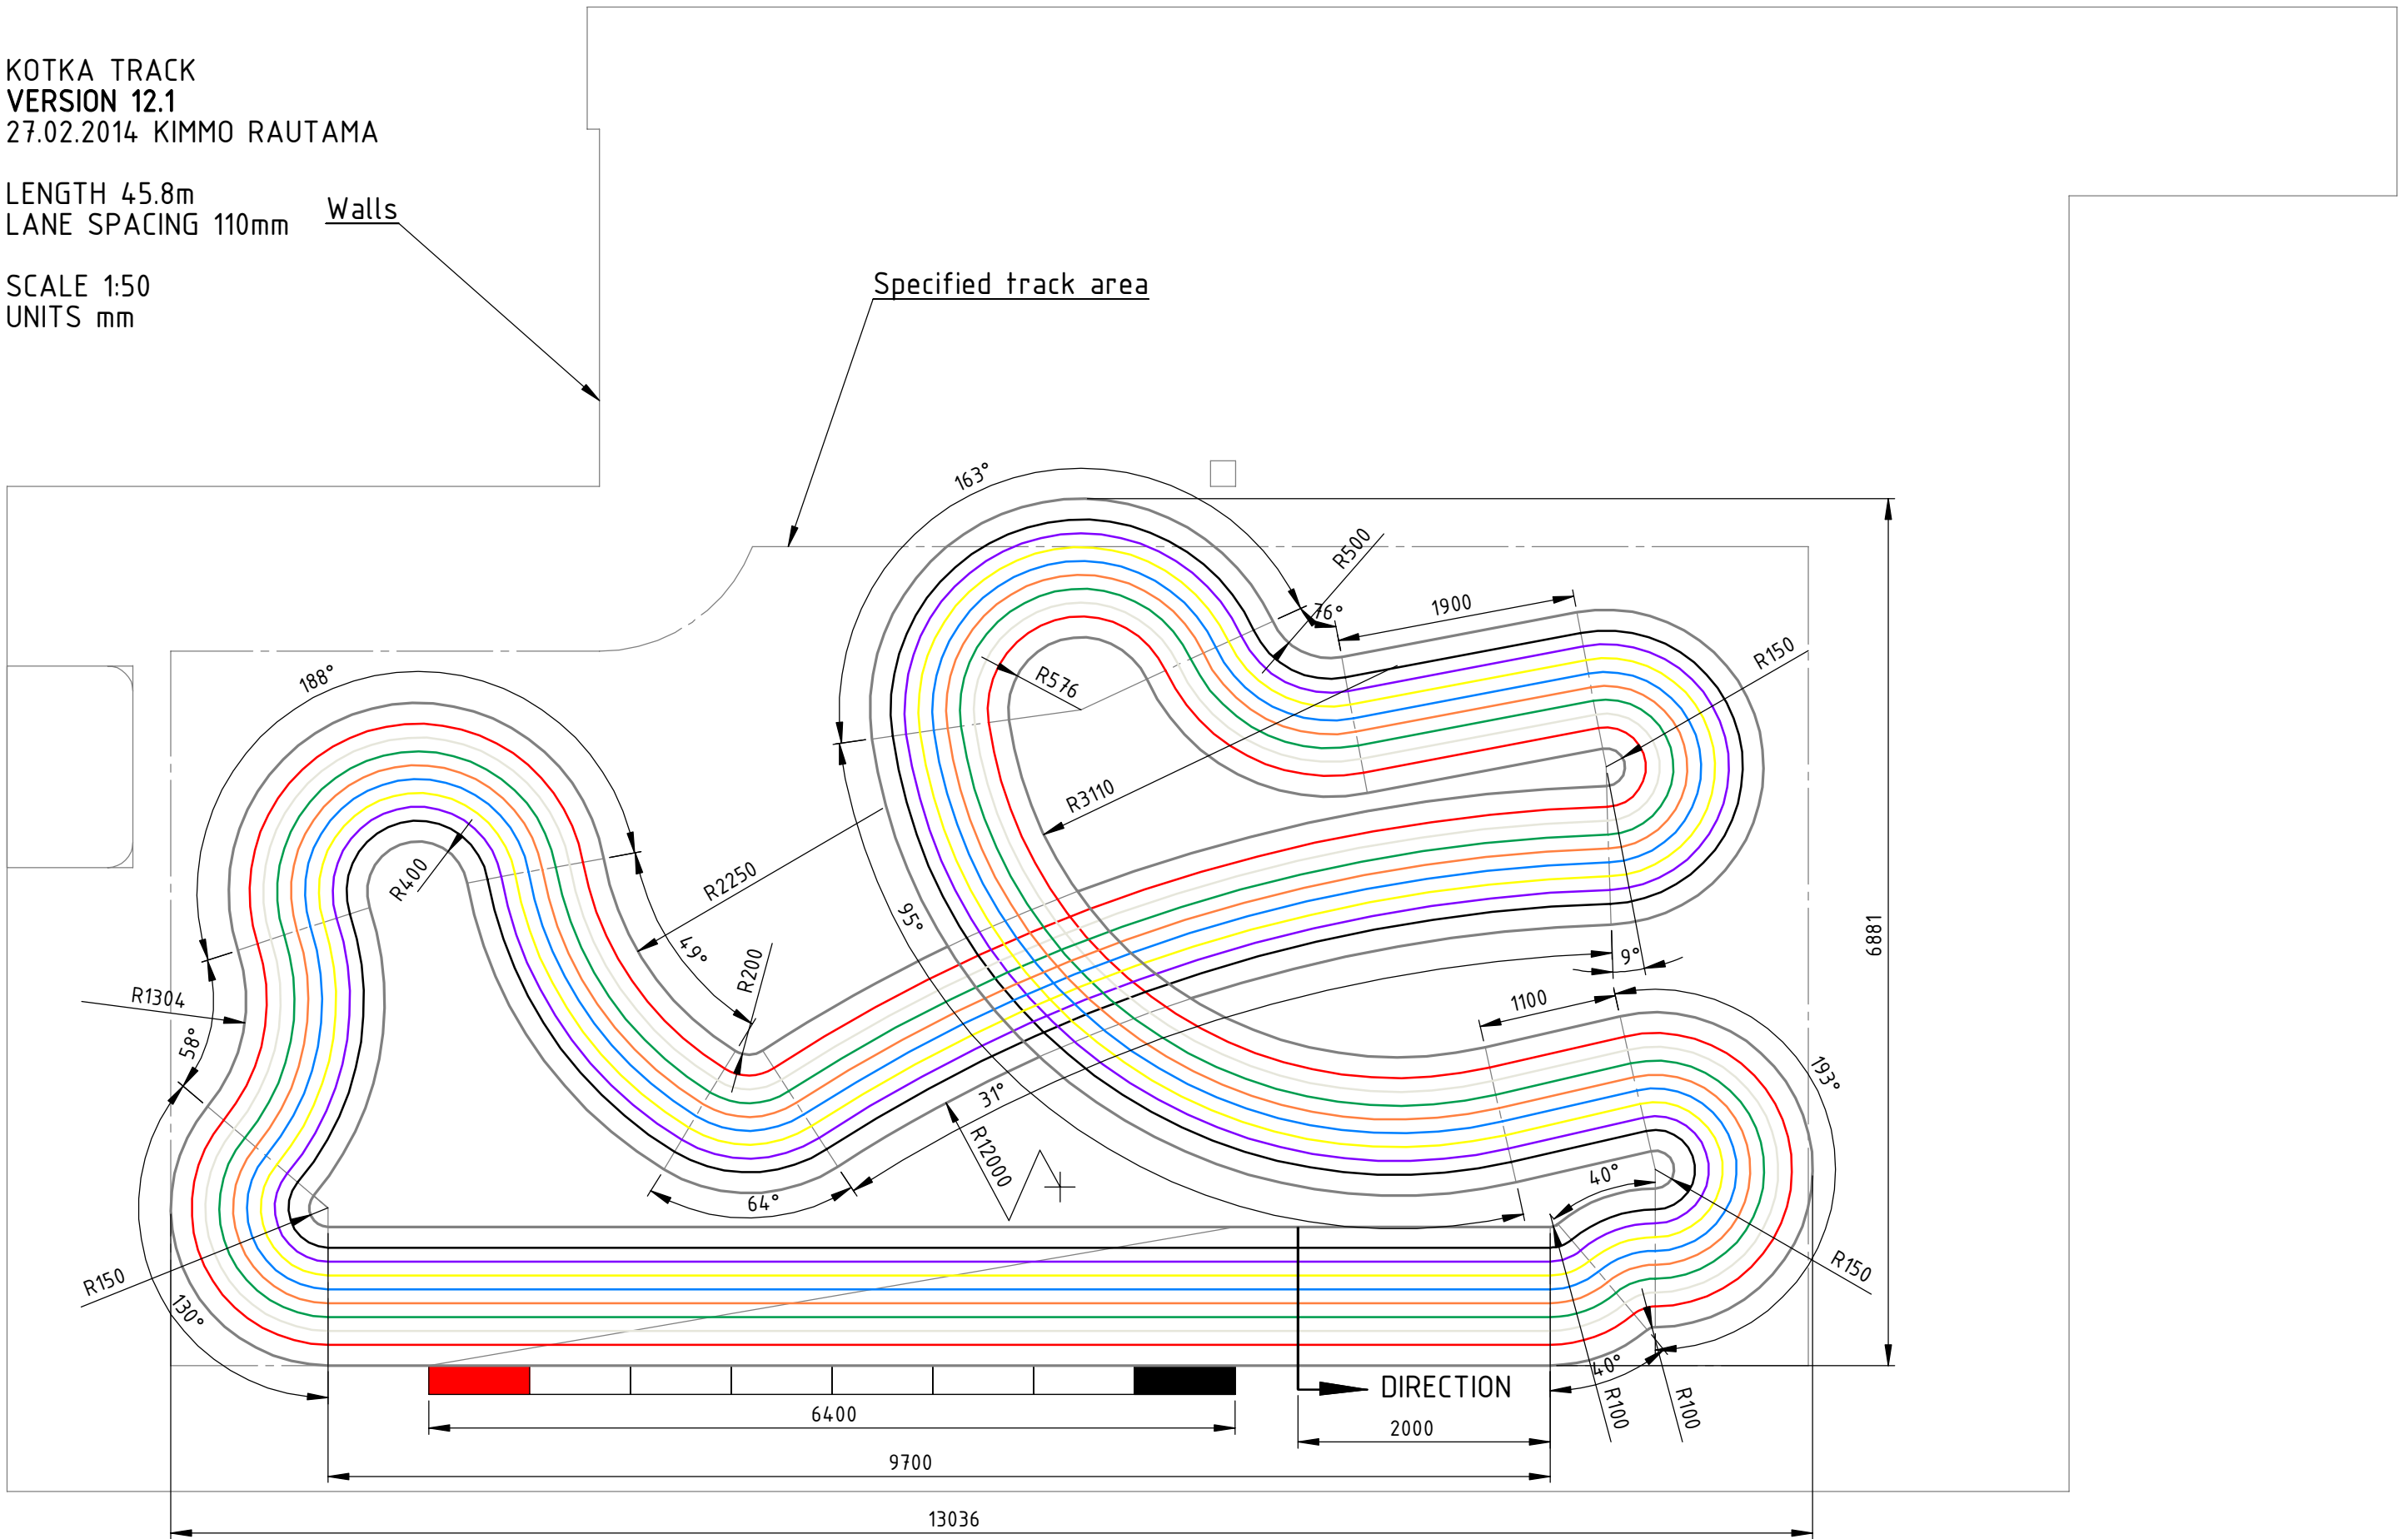

KOTKA TRACK
VERSION 12.1
27.02.2014 KIMMO RAUTAMA

LENGTH 45.8m
LANE SPACING 110mm Walls

SCALE 1:50
UNITS mm

KOTKA TRACK
VERSION 12.2
27.02.2014 KIMMO RAUTAMA

LENGTH 46.9m
LANE SPACING 110mm

SCALE 1:50
UNITS mm

Walls

Specified track area