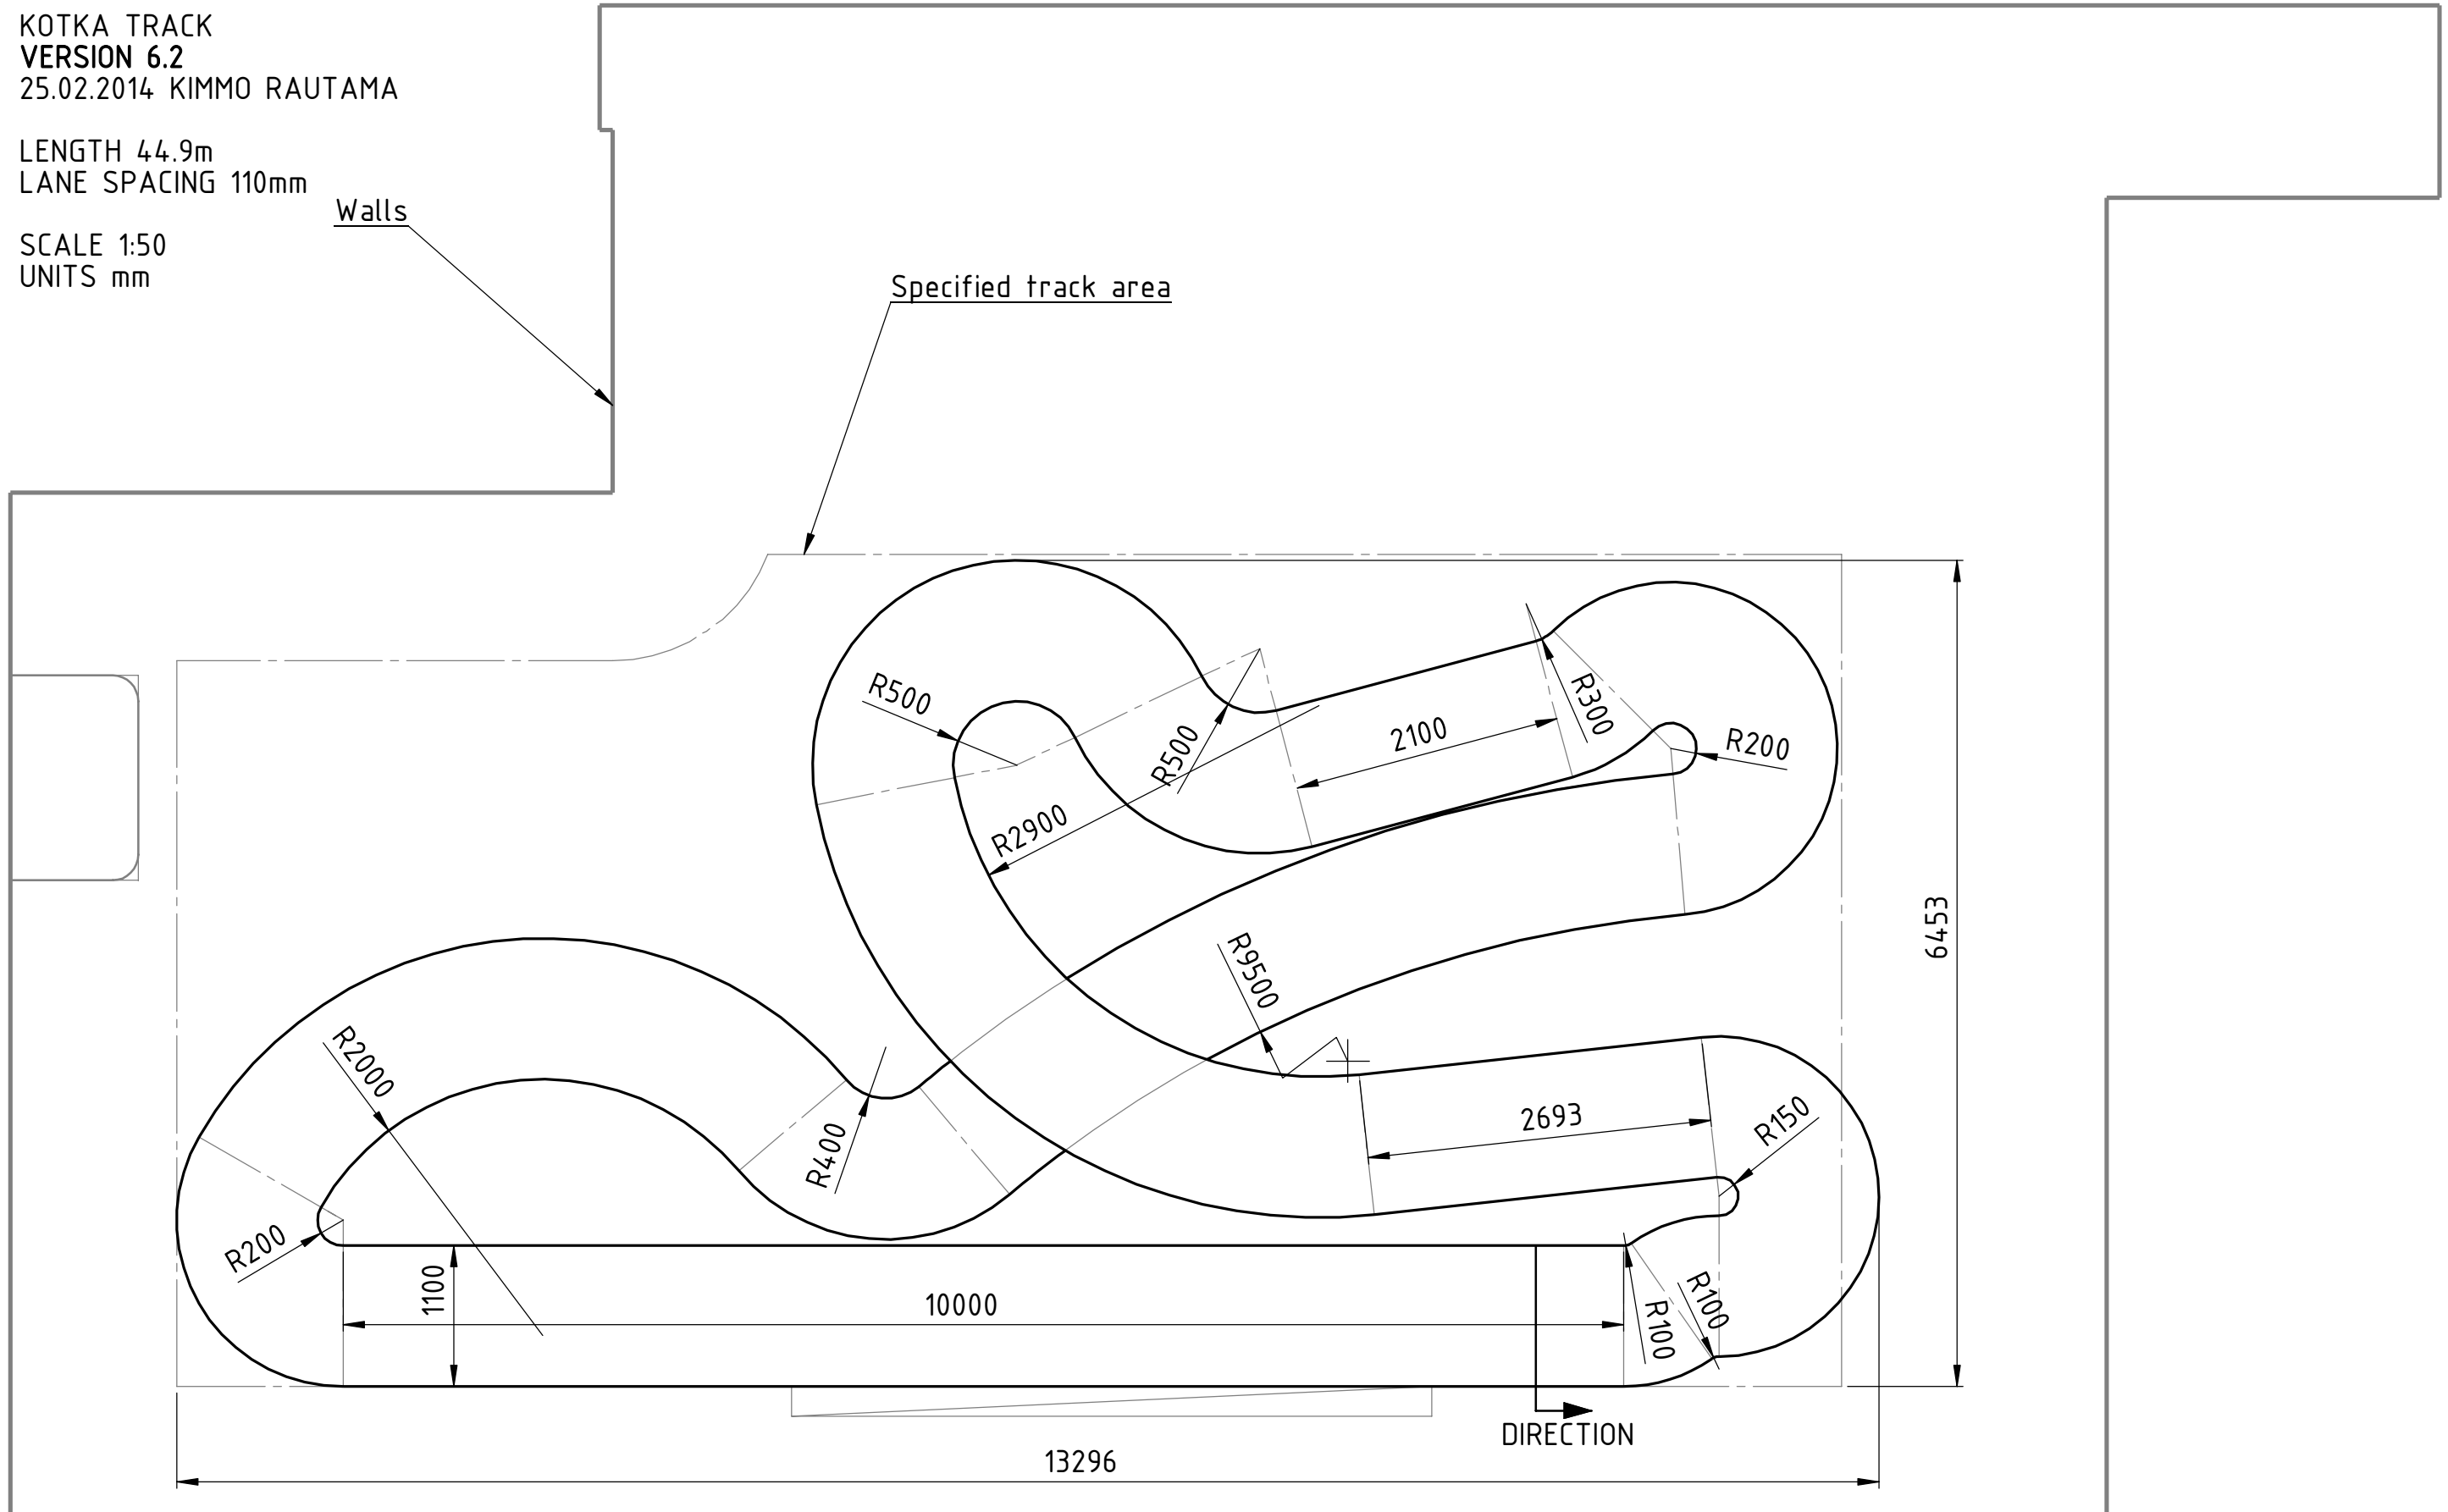

KOTKA TRACK
VERSION 5.2
25.02.2014 KIMMO RAUTAMA

LENGTH 44.8m
LANE SPACING 110mm

SCALE 1:50
UNITS mm

Walls

Specified track area

KOTKA TRACK
VERSION 6.2
25.02.2014 KIMMO RAUTAMA

LENGTH 44.9m
LANE SPACING 110mm

SCALE 1:50
UNITS mm

Walls

Specified track area

KOTKA TRACK
VERSION 8
25.02.2014 KIMMO RAUTAMA

LENGTH 44.9m
LANE SPACING 110mm

SCALE 1:50
UNITS mm

Walls

Specified track area