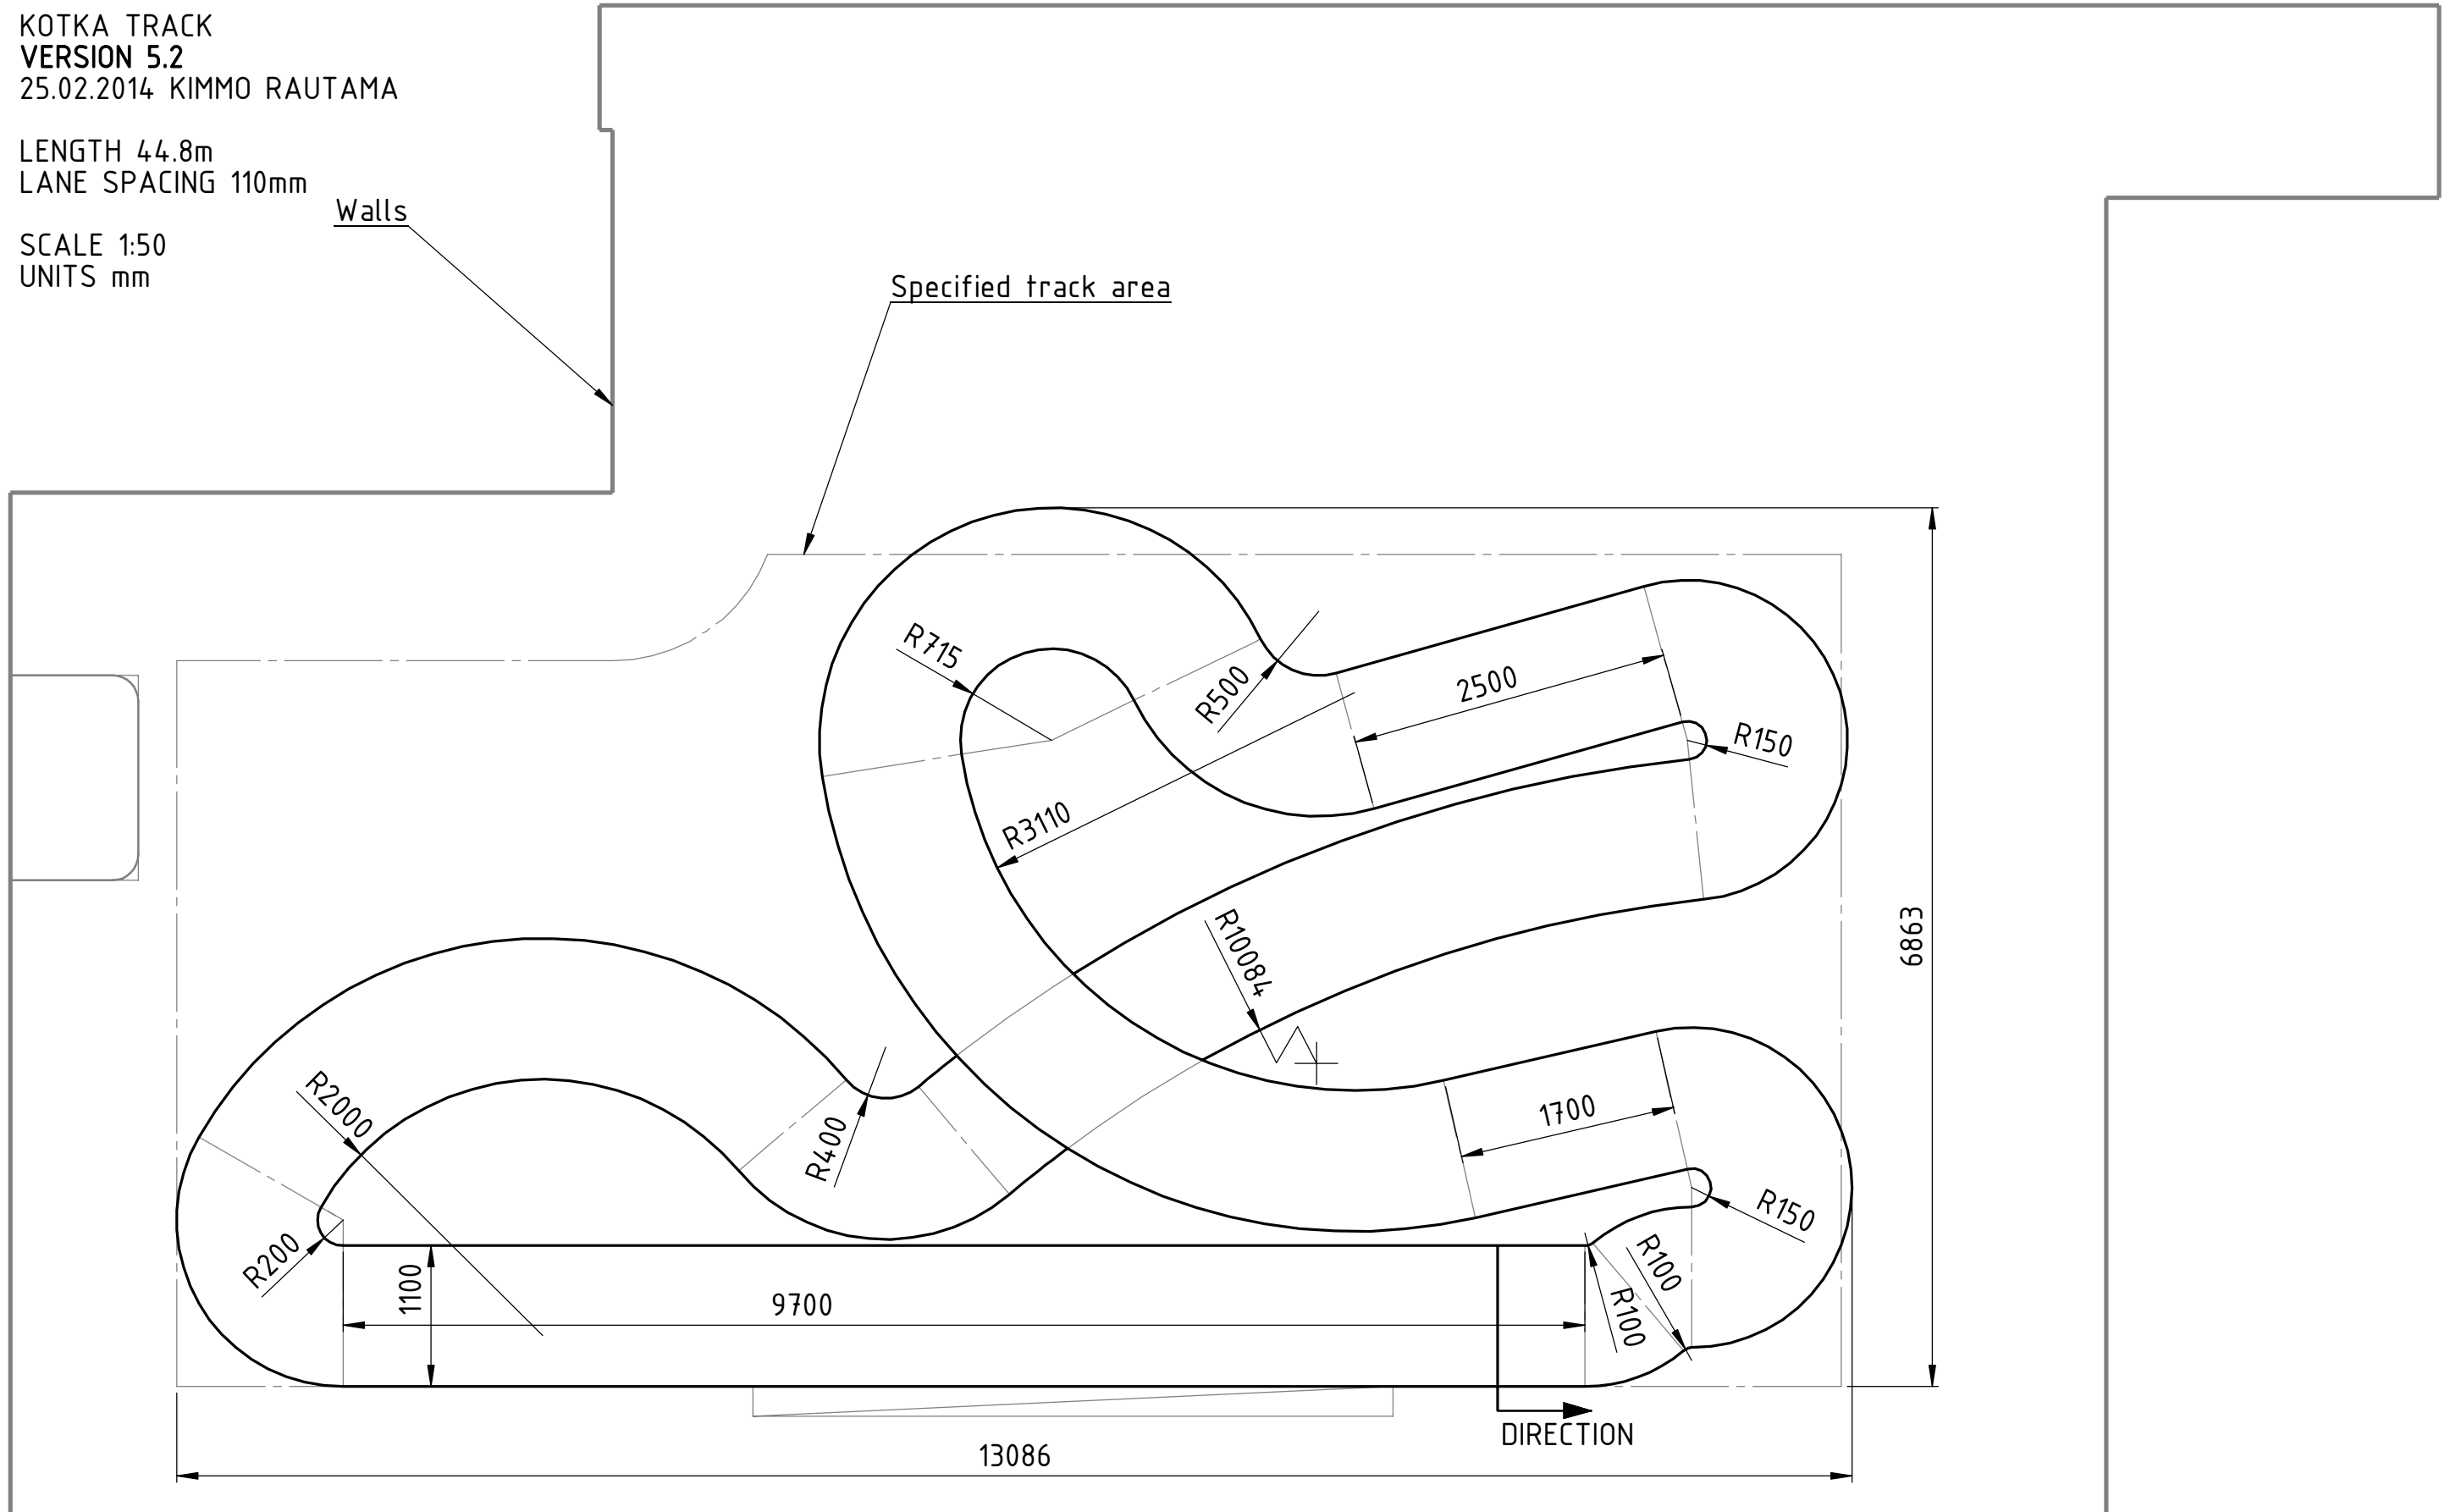

KOTKA TRACK
VERSION 5.2
25.02.2014 KIMMO RAUTAMA

LENGTH 44.8m
LANE SPACING 110mm

SCALE 1:50
UNITS mm

Walls

Specified track area

KOTKA TRACK
VERSION 6.2
25.02.2014 KIMMO RAUTAMA

LENGTH 44.9m
LANE SPACING 110mm

SCALE 1:50
UNITS mm

Walls

Specified track area

KOTKA TRACK
VERSION 8
25.02.2014 KIMMO RAUTAMA

LENGTH 44.9m
LANE SPACING 110mm

SCALE 1:50
UNITS mm

Walls

Specified track area